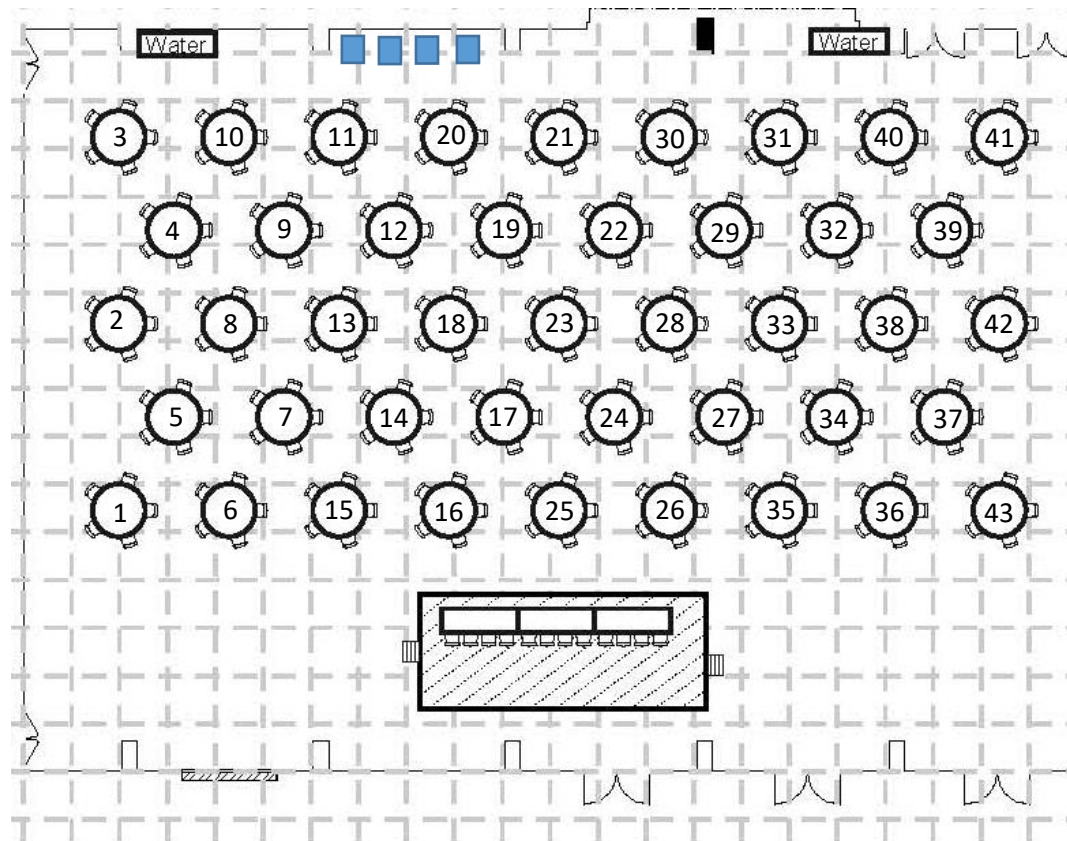

## Ballroom Map: KYA MS1 Nov. 7-9

Use this map to find your assigned table in the ballroom! Your table # is on nametag & roster (i.e. Table 23)

Bourbon Co. MS: 4,10

Breckinridge Co. MS: 2,8,9,12,13

Edythe J. Hayes: 32,39,40,41

Henderson Co. North MS: 18,19,22,23,28,29,33,38,42

Hopkinsville MS: 26,27,34,35

LaRue Co. MS: 1,5,6,7,14,15,16,17,24,25

Russell MS: 11,20,21

Villa Madonna: 36,37,43,

ADVISORS: 3,30,31, ■