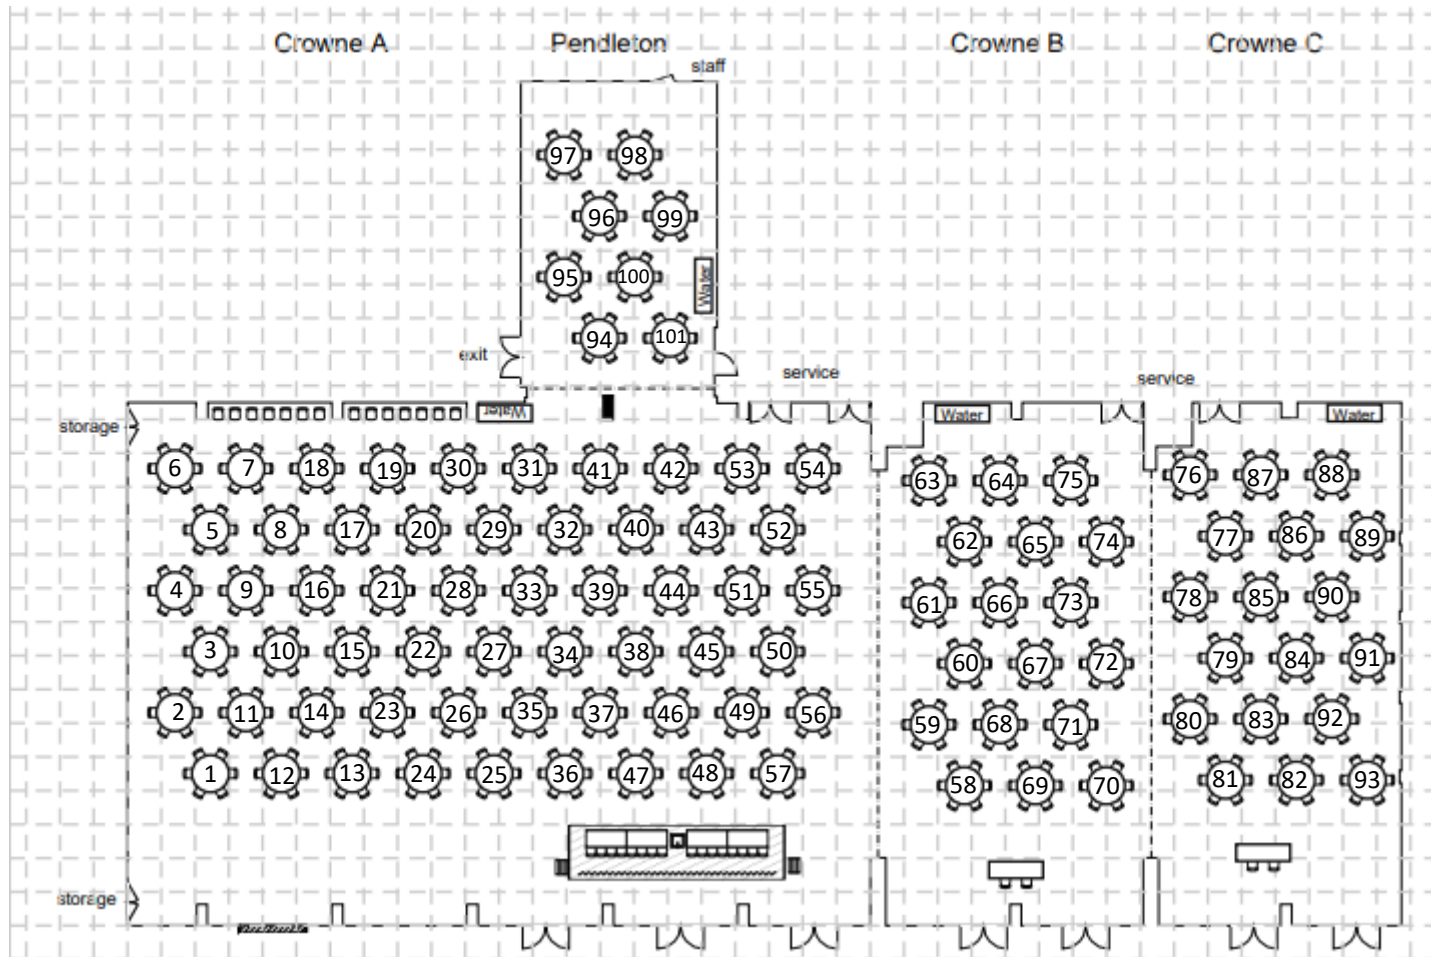

# Ballroom Map: KYA 2021 HS 4

Use this map to find your assigned table in the ballroom! Table # is on your nametag & roster (i.e. Table 73)

Ballard HS: 27,28,33,34\*

Barbourville: \*94, 100,101

Bethlehem HS: 68,69,70,71

Kentucky Country Day: 54, 61, 62\*, 63

Lyon Co. HS: 78, 85\*

Martha Layne Collins: 60, 66,67,72,73

ADVISORS: 94,95,96,97,98,99

Meade Co. HS: 62\*, 64,65,74,75

Monroe Co. HS: 80\* South Oldham:29,30,31,32,40,41,42,43,50,51,52,53,55

\* indicates shared table