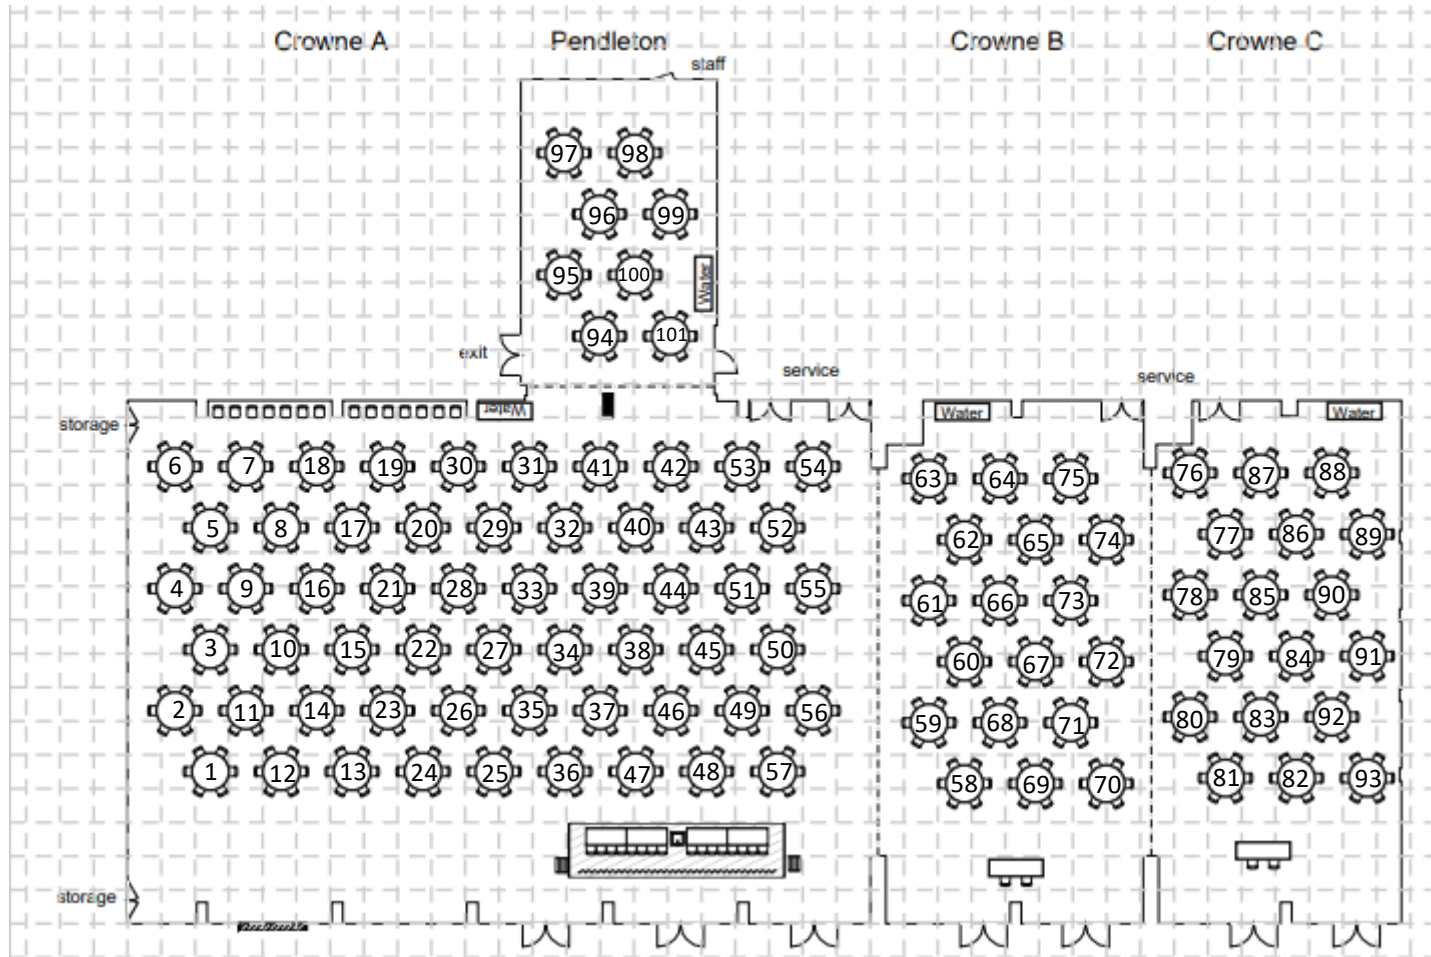

# Ballroom Map: KYA 2021 MS3

Use this map to find your assigned table in the ballroom! Table # is on your nametag & roster (i.e. Table 33)

Ashland MS: 29,30,31,32,40

Community Montessori: 49\*,57

Holy Trinity: 3,9,10,15,16

Oldham Co. MS: 45,50,51,55

Auburn ES: 19,20

Drakes Creek MS: 36,37,46,47,48,49\*

Lewisburg ES: 59

Sts. Peter & Paul: 62,63,64,65,74,75

Bardstown MS: 5,6,7,8,17,18

Henderson Co. South MS: 21,22,27,28,33

Lyon Co. MS: 34,38,39,44